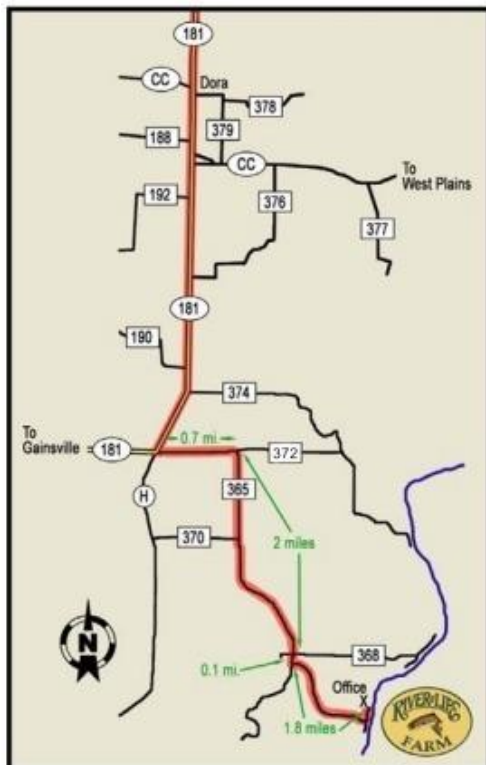

West Plains, MO to ROLF

1. Travel (West) on CC Hwy to Hwy 181
2. Turn Left (South) on Hwy 181 and continue 7 miles to Crossroads Store (Junction of Hwy H and 181)
3. Turn Left (East) onto County Road 365
4. Continue 0.7 mile to a "Y" in the road.
5. Keep Right onto County Rd. 365
6. Continue (South) 2.1 miles to the ROLF entrance on left
You will see the ROLF mailbox at the drive entrance.
(Eckart Berry Farm sign @ junction of County Rd. 368 is 0.1 mile before the ROLF entrance)
7. Turn Left into ROLF private drive and continue 1.5 miles to bottom of hill.
8. At bottom of hill, turn Left and check in at office.