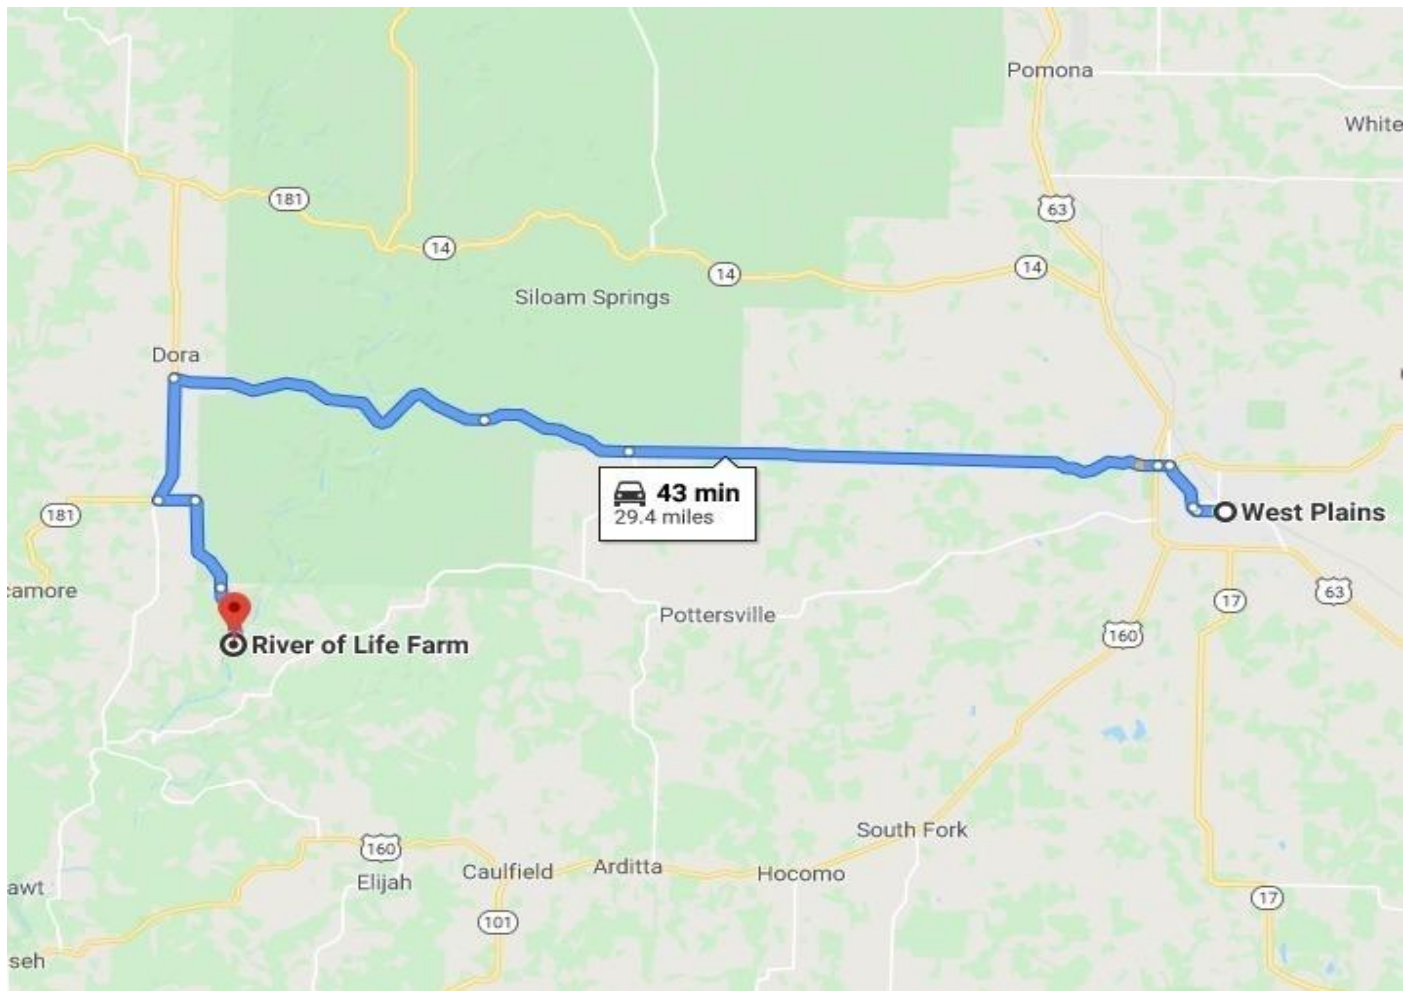

West Plains, MO to ROLF

1. Travel (West) on CC Hwy to Hwy 181
2. Turn Left (South) on Hwy 181 and continue 7 miles to Crossroads Store (Junction of Hwy H and 181)
3. Turn Left (East) onto County Road 365
4. Continue 0.7 mile to a "Y" in the road.
5. Keep Right onto County Rd. 365
6. Continue (South) 2.1 miles to the ROLF entrance on left
You will see the ROLF mailbox at the drive entrance.
(Eckart Berry Farm sign @ junction of County Rd. 368 is 0.1 mile before the ROLF entrance)
7. Turn Left into ROLF private drive and continue 1.5 miles to bottom of hill.
8. At bottom of hill, turn Left and check in at office.