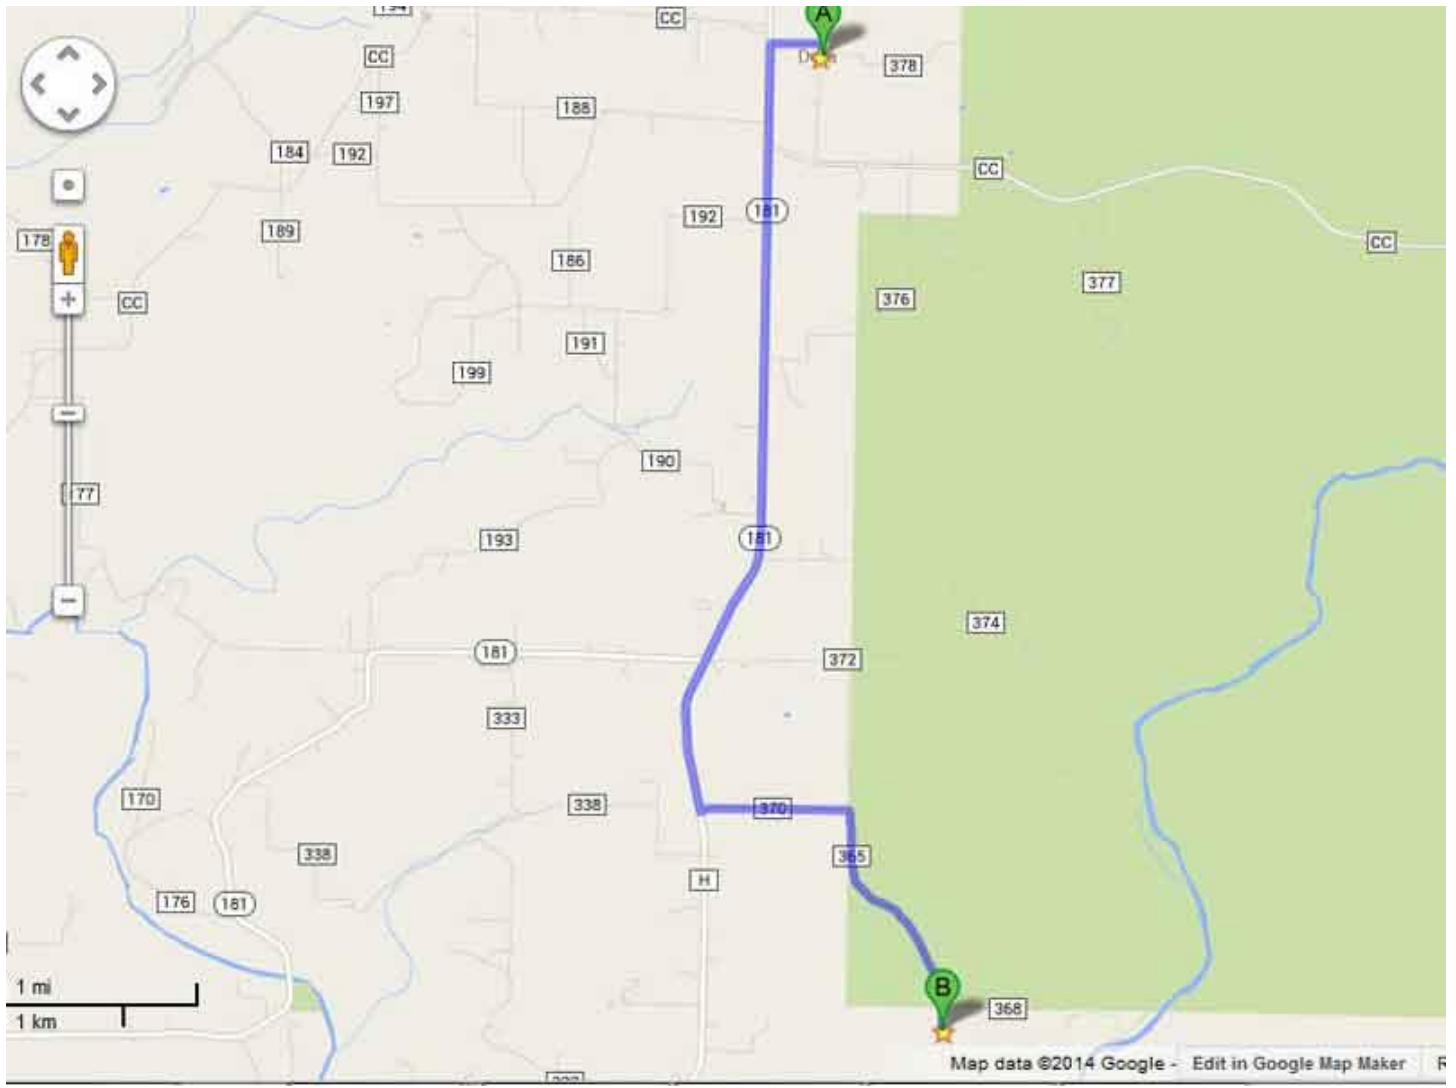

## Dora, Missouri to River of Life Farm / Treehouse Cabins

1. Travel (South) on Hwy 181 from Dora, Missouri.
2. Continue 3 miles to Junction of Hwy H and 181.
3. Turn left (East) onto County Road 365.
4. Continue 0.7 mile to a "Y" and keep right on County Rd. 365.
5. Continue South 2.1 miles to the ROLF entrance on left.
6. You will see the ROLF SIGN at the drive entrance.
7. (Eckart Berry Farm sign @ junction of County Rd. 368 is 0.1 mile before the ROLF entrance).
8. Turn left into ROLF private drive and continue 1.5 miles to bottom of hill.
9. Turn left and proceed 0.3 mile to ROLF office for check in.
10. Congratulations you made it!