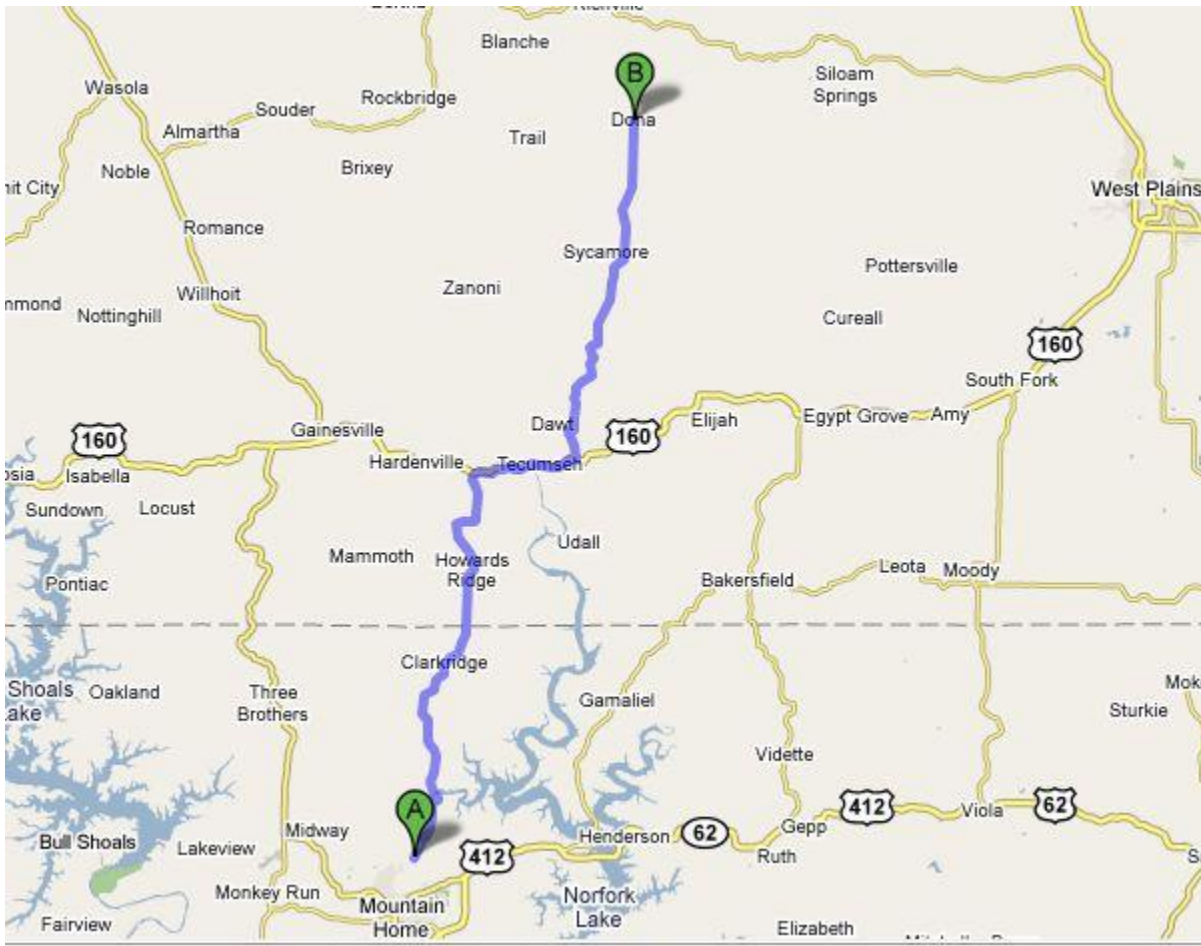

Directions from Mountain Home, AR to River Of Life Farm

1. Drive North on 201 to J Hwy at Missouri State Line.
2. Stay North on J Hwy to US-160 (approx 7 miles)
3. Turn RIGHT (East) on US-160 and travel approx 4.5 miles to PP Hwy
4. Turn LEFT on PP Hwy and travel approx. 5.3 miles.
5. Turn LEFT (North) on H Hwy and travel approx. 6 miles.
6. You will come to junction of Hwy. H. and 181.
7. Turn RIGHT (East) onto County Rd. 365 and continue 0.7 mile until you come to a "Y"
8. Keep right on County Rd. 365.
9. Continue South 2.1 miles to the ROLF entrance on left.
You will see the ROLF mailbox at the drive entrance.
(Eckart Berry Farm sign @ junction of County Rd. 368 is 0.1 mile before the ROLF entrance).
10. Turn left into ROLF private drive and continue 1.5 miles to bottom of hill.
11. Turn left and proceed 0.3 mile to ROLF office for check in.